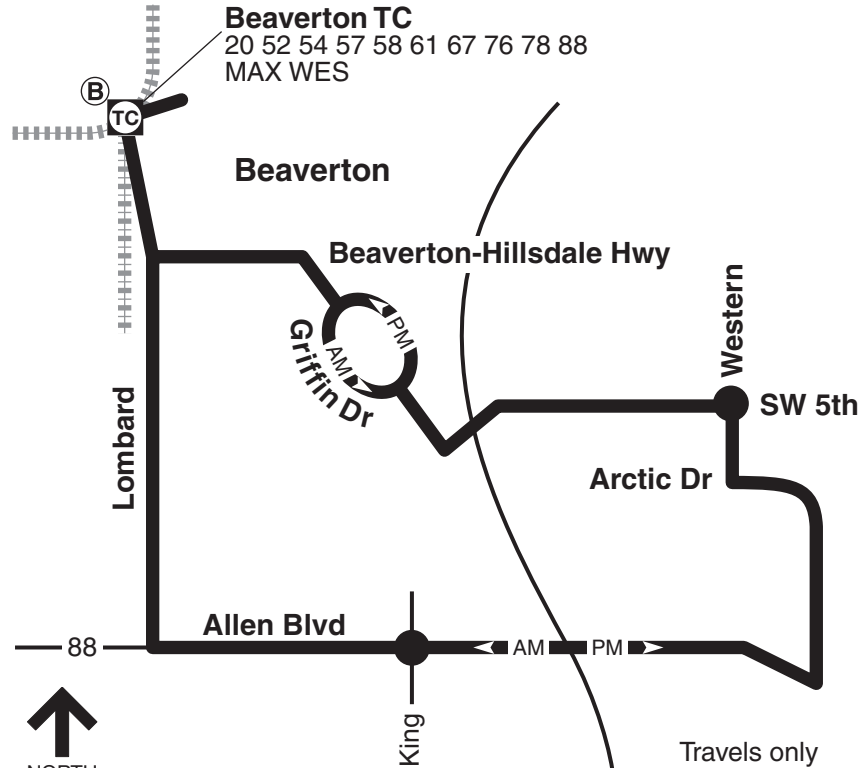

53-Arctic/Allen

Beaverton TC
 20 52 54 57 58 61 67 76 78 88
 MAX WES

Beaverton

Beaverton-Hillsdale Hwy

Griffin Dr
 AM PM

Western

SW 5th

Arctic Dr

Lombard

Allen Blvd

88

King

AM PM

Hwy 217

Travels only within Fare Zone 3

NORTH

Schedule stop

Transfer location

Bike & Ride

Transit Center

MAX transfer location

WES transfer location

For snow/ice detours visit trimet.org or call 503-238-RIDE (7433). Route subject to cancellation.